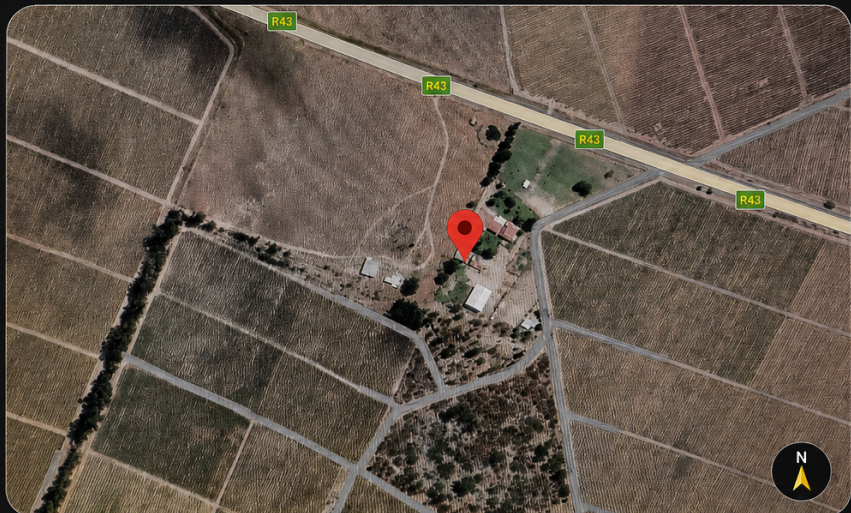

GPS COORDINATES 33°35'40.8"S | 19°18'08.3"E | -33.594668, 19.302310

WE SERVE THE WESTERN CAPE

Based in the heart of the Boland, we proudly serve clients across the Western Cape and surrounding regions.

BOLAND FENCE & MAINTENANCE